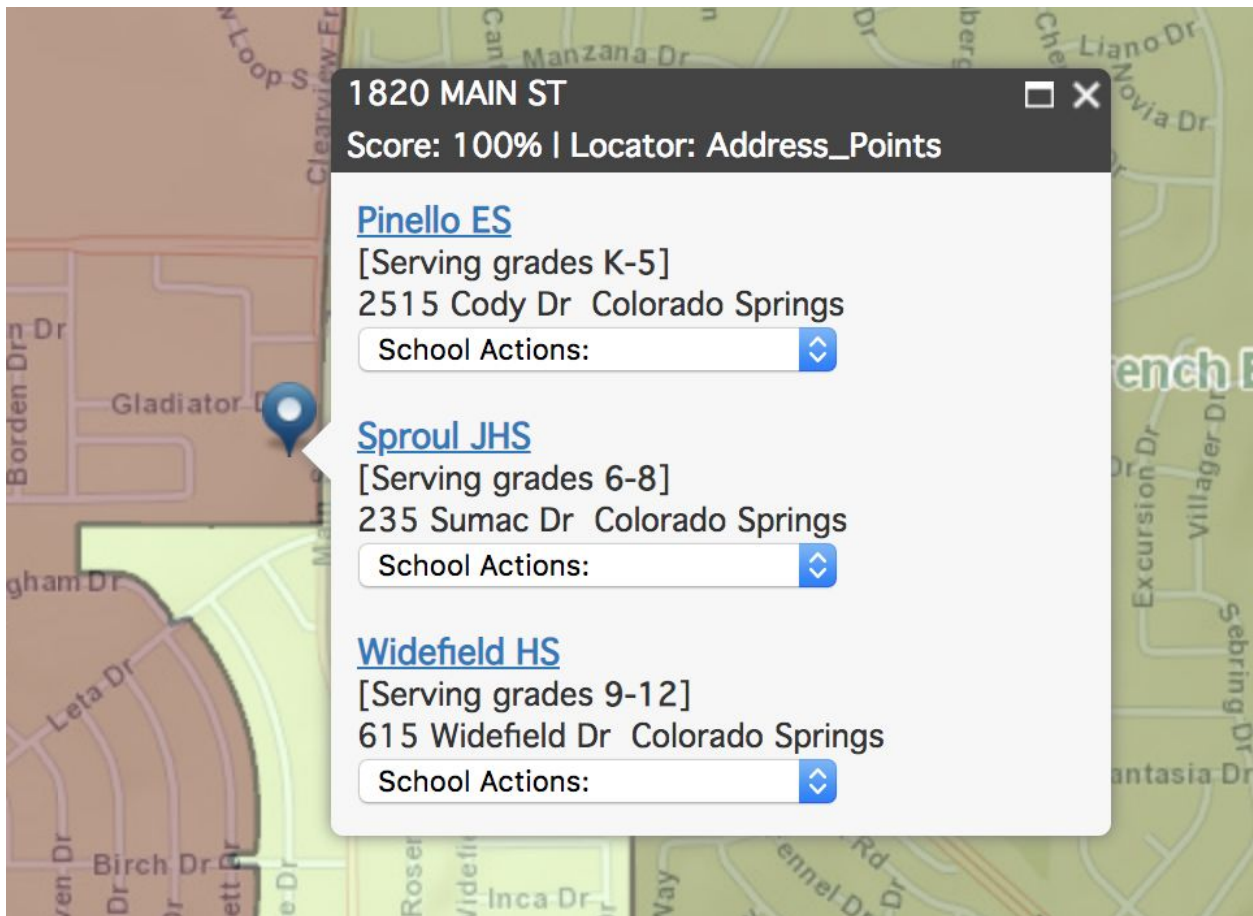

Dear WSD3 Families,

The Widefield School District 3 Board of Education has approved boundary changes that will take effect in the 2019-2020 school year.

The boundary changes are due in large part to the construction of Grand Mountain School, the new K-8 school being built in the Lorson Ranch neighborhood.

Maps of the new boundaries can be found on our [School Site Locator](#) or by visiting the Believe page on the district website: [wsd3.org/believe](http://wsd3.org/believe). Below is a four-step process to view current and new boundaries.

**STEP ONE:** Go to the School Site Locator web address:

<http://apps.schoolsitemlocator.com/?districtcode=01167>

**STEP TWO:** Select the version of boundaries to display (click the bubble next to school year)

**STEP THREE:** Enter your address

**STEP FOUR:** A list of schools will automatically appear for your entered address

*\*\*If your address does not show up, click the map near your home to determine your home school(s)*