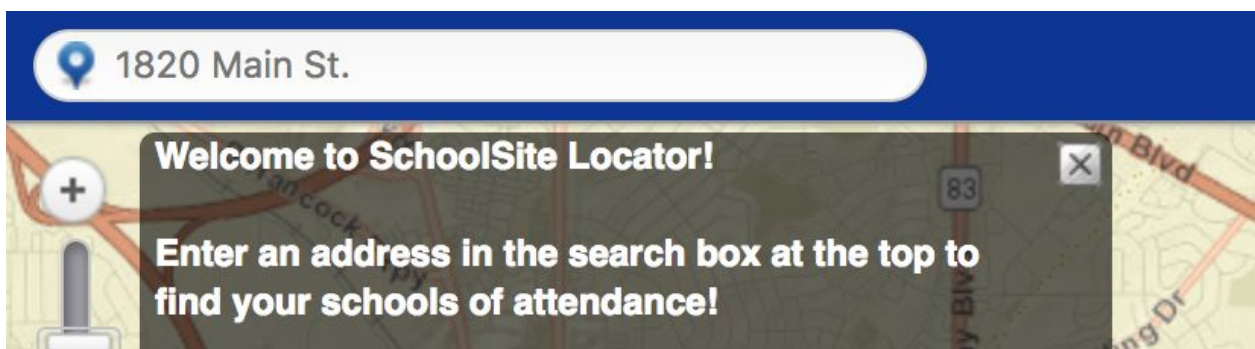

STEP THREE: Enter your address